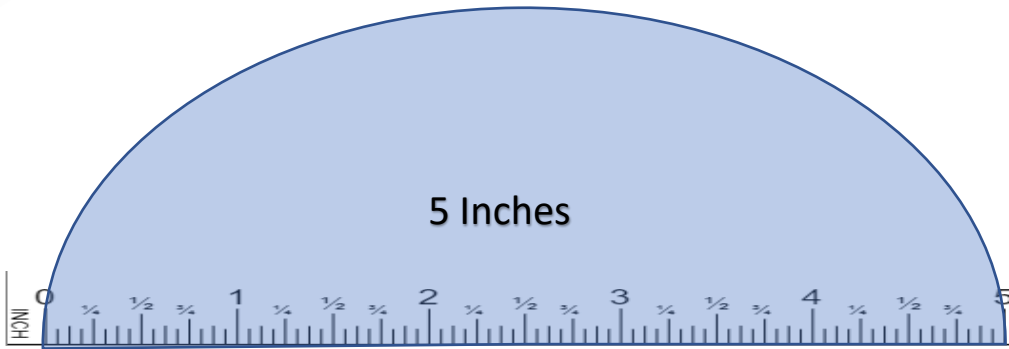

Water Trough Score Card 36

Hold 6-10" below the water surface 28

If you can read easily all of these directions 24

The trough cleanliness is acceptable 18

In large troughs select 3 separate/distinct areas to check. If all 3 are readable it is acceptable.

Dairy Well_Water_Trough

25mm

5 Inches

← 10 inches →

DAIRY WELL
Science Driven, Cow Centered

← 10 inches →

DAIRY WELL
Science Driven, Cow Centered

25mm