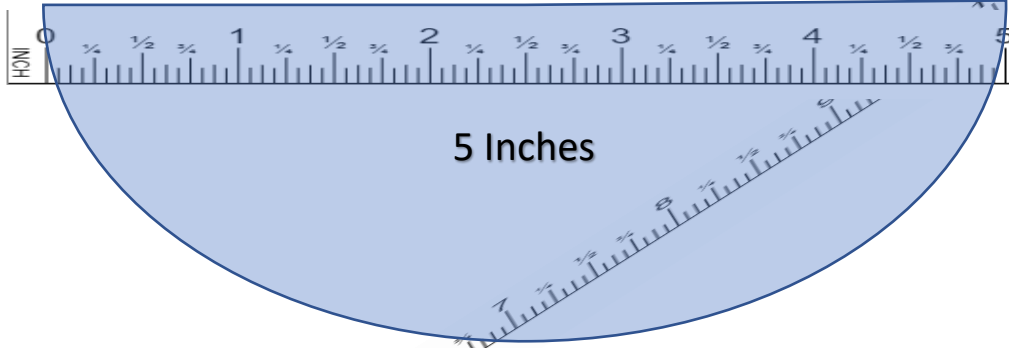

Water Trough Score Card 36

Hold 6-10" below the water surface 28

If you can read easily all of these directions 24

The trough cleanliness is acceptable 18

In large troughs select 3 separate/distinct areas to check. If all 3 are readable it is acceptable.

Dairy Well_Water_Trough

25mm

5 Inches

← 10 inches →

DAIRY WELL
Science Driven, Cow Centered

← 10 inches →

DAIRY WELL
Science Driven, Cow Centered

25mm